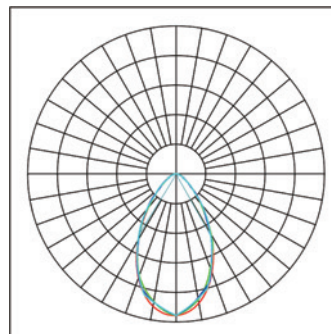

Optical

Lumen Output	16,000lm ~ 72,000lm
Luminous Efficacy (Lumens per Watt)	160lm/W
Beam Angle	Type V
Correlated Color Temperature (CCT)	2700K 3000K 4000K 5000K
CRI	Ra>70

Environmental

Ambient Operating Temperature	-40°C~+90°C
Ambient Operating Humidity	10%~90% RH

Technical

Lens Material	Glass
Mounting Options	Hanging
Net Weight	5kg

Beam Distribution

Tipo V

Ordering Information and Mounting Accessories

GST	16	U1	T5	NW	TG	HR	BL	XX
Model GST	Lumens	Voltage	Optics	Color Temp	Lens	Mount Style	Color	Accessories
	16 - 16,000 lm (100w) 24 - 24,000 lm (150W) 32 - 32,000 lm (200w) 48 - 48,000 lm (300W) 72 - 72,000 lm (450w)	U1 - 120V U2 - 220V U3 - 277V	T5 - Tipo V	WW - 2700K (Warm white) SW - 3000K (Soft white) NW - 4000K (Neutral white) CW - 5000K (Cool white)	TG - Transparente glass	HR - Hanging ring HE - Malleable Hook TB4 - Trunnion Bracket	BL - Black	HR - Hanging ring HE - Hanging Malleable hook SC - Safety cable TJB - Twin-mount Junction Box