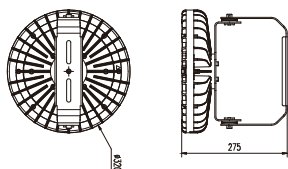

Compliance

- CE
- UL 1598 Wet Location
- UL 8750 LED Safety
- IP67
- IK09

Features

- Operation temperature up to 90°C
- Wattage range from 100W (16,000lm) to 450W (72,000lm)
- Luminous efficiency up to 160lm/W
- 120V / 220V / 277V AC
- 20,000hrs @90°C (2 years)
- 30,000hrs @80°C (3 years)
- limited system warranty

Dimensions

Dimensions in millimeters(mm)

1 module

2 modules

3 modules

Technical Data

Electric

Rated Power	100 / 150 / 200 / 300 / 450W
Input Voltage	120V / 220V / 277V AC
Input Frequency	50/60Hz
Power Factor	> 0.90
Driver Efficiency	≥ 90%
DC output Ripple & Noise	< 200mVP-P

Technical

Lens Material	Glass
Mounting Options	Hanging
Net Weight	5kg

Beam Distribution

Tipo V

Ordering Information and Mounting Accessories

GST	16	U1	T5	NW	TG	HR	BL	XX
Model GST	Lumens	Voltage	Optics	Color Temp	Lens	Mount Style	Color	Accessories
	16 - 16,000 lm (100w) 24 - 24,000 lm (150W) 32 - 32,000 lm (200w) 48 - 48,000 lm (300W) 72 - 72,000 lm (450w)	U1 - 120V U2 - 220V U3 - 277V	T5 - Tipo V	WW - 2700K (Warm white) SW - 3000K (Soft white) NW - 4000K (Neutral white) CW - 5000K (Cool white)	TG - Transparente glass	HR - Hanging ring HE - Malleable Hook TB4 - Trunnion Bracket	BL - Black	HR - Hanging ring HE - Hanging Malleable hook SC - Safety cable TJB - Twin-mount Junction Box