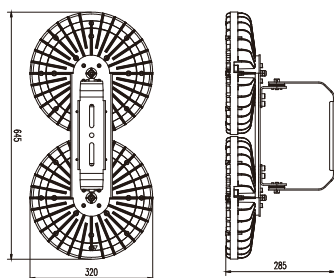

Compliance

- CE
- UL 1598 Wet Location
- UL 8750 LED Safety
- IP67
- IK09

Features

- Operation temperature up to 90°C
- Wattage range from 100W (16,000lm) to 450W (72,000lm)
- Luminous efficiency up to 160lm/W
- 120V / 220V / 277V AC
- 20,000hrs @90°C (2 years)
- 30,000hrs @80°C (3 years)
- limited system warranty

Dimensions

Dimensions in millimeters(mm)

1 module

2 modules

3 modules

Technical Data

Electric

Rated Power	100 / 150 / 200 / 300 / 450W
Input Voltage	120V / 220V / 277V AC
Input Frequency	50/60Hz
Power Factor	> 0.90
Driver Efficiency	≥ 90%
DC output Ripple & Noise	< 200mVP-P

Technical

Lens Material	Glass
Mounting Options	Hanging
Net Weight	5kg

Beam Distribution

Tipo V

Ordering Information and Mounting Accessories

GST	16	U1	T5	NW	TG	HR	BL	XX
Model GST	Lumens	Voltage	Optics	Color Temp	Lens	Mount Style	Color	Accessories
	16 - 16,000 lm (100w) 24 - 24,000 lm (150W) 32 - 32,000 lm (200w) 48 - 48,000 lm (300W) 72 - 72,000 lm (450w)	U1 - 120V U2 - 220V U3 - 277V	T5 - Tipo V	WW - 2700K (Warm white) SW - 3000K (Soft white) NW - 4000K (Neutral white) CW - 5000K (Cool white)	TG - Transparente glass	HR - Hanging ring HE - Malleable Hook TB4 - Trunnion Bracket	BL - Black	HR - Hanging ring HE - Hanging Malleable hook SC - Safety cable TJB - Twin-mount Junction Box