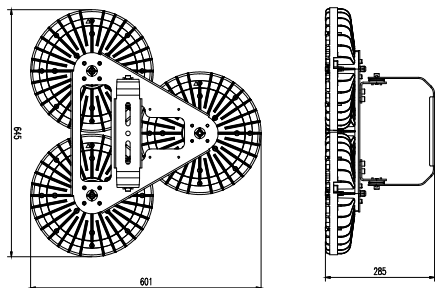

Dimensions

Dimensions in millimeters(mm)

1 module

2 modules

3 modules

Technical Data

Electric

Rated Power	100 / 150 / 200 / 300 / 450W
Input Voltage	120V / 220V / 277V AC
Input Frequency	50/60Hz
Power Factor	> 0.90
Driver Efficiency	≥ 90%
DC output Ripple & Noise	< 200mVP-P

Technical

Lens Material	Glass
Mounting Options	Hanging
Net Weight	5kg

Beam Distribution

Tipo V

Ordering Information and Mounting Accessories

GST	16	U1	T5	NW	TG	HR	BL	XX
Model GST	Lumens	Voltage	Optics	Color Temp	Lens	Mount Style	Color	Accessories
	16 - 16,000 lm (100w) 24 - 24,000 lm (150W) 32 - 32,000 lm (200w) 48 - 48,000 lm (300W) 72 - 72,000 lm (450w)	U1 - 120V U2 - 220V U3 - 277V	T5 - Tipo V	WW - 2700K (Warm white) SW - 3000K (Soft white) NW - 4000K (Neutral white) CW - 5000K (Cool white)	TG - Transparente glass	HR - Hanging ring HE - Malleable Hook TB4 - Trunnion Bracket	BL - Black	HR - Hanging ring HE - Hanging Malleable hook SC - Safety cable TJB - Twin-mount Junction Box